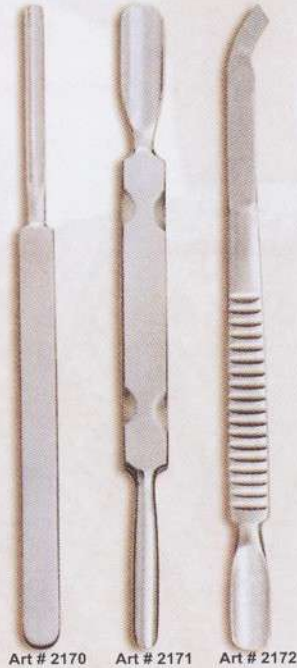

Face Black Head Cleaners & Nail Pushers

Art # 2170
Cuticle pusher.

Art # 2171
Cuticle pusher.

Art # 2172
Cuticle pusher.

Art # 2173
Nail pusher.double ended.

Art # 2174
Cuticle Pusher.

Art # 2175
Nail pusher.double ended.

Art # 2176
Cuticle Pusher.

Art # 2177
Cuticle Pusher.

Art # 2178
Extractoe / Lancet / Face
black head cleaner,
Removable tips.

Art # 2179
Extractoe / Lancet / Face
black head cleaner,
Removable tips.

Art # 2180
Extractoe / Lancet / Face
black head cleaner,
Removable tips.

Art # 2181
Face black head cleaner.

Art # 2182
Ear wax remover.

Art # 2183
Comedones / Extractor / Face
black head cleaner.

Art # 2184
Comedones / Extractor / Face
black head cleaner.

Art # 2185
Comedones / Extractor / Face
black head cleaner.

Art # 2170   Art # 2171   Art # 2172