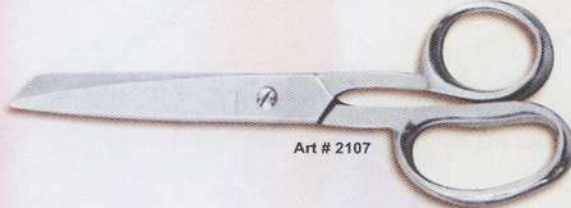

Art # 2108
Taylor scissor sharp point.
Size: 7' 8"