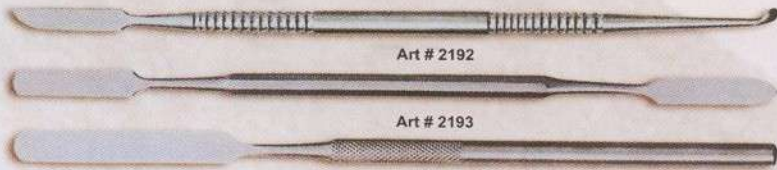

Art # 2191

Art # 2192

Art # 2193