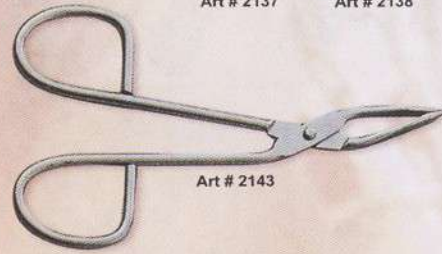

Eye Brow Tweezers

All items are available in gold plated, satin finish, & mirror finish.

Art # 2137
Eye brow tweezer, (Str & Slant)
Size: 12 cm

Art # 2138
Eye brow tweezer, w/pin
(Str & Slant) Size: 4.25" cm

Art # 2139
Eye brow tweezer,

Art # 2140
Eye brow tweezer, (Slant)

Art # 2141
Eye brow tweezer, (Srt)

Art # 2142
Eye brow tweezer,

Art # 2143
Eye brow forcep, (Str & Slant)
Size: 3.5"

Art # 2144
Eye brow splinter tweezer
with magnifier. Size: 3.75"

Art # 2145
Eye brow tweezer,

Art # 2146
Eye brow tweezer gold plated,
(Str & Slant) Size: 3.25"

Art # 2147
Eye brow tweezer gold plated,
(Str & Slant) Size: 3"

Art # 2148
Eye brow tweezer gold plated,
(Str & Slant) Size: 3.25"

Art # 2149
Automatic eye brow tweezer
with plastic handle. Size: 4"

Art # 2150
Automatic eye brow tweezer
Size: 4.25"

Art # 2151
Automatic eye brow tweezer,
Size: 3.5"

Art # 2143

Available colors for plastic handles