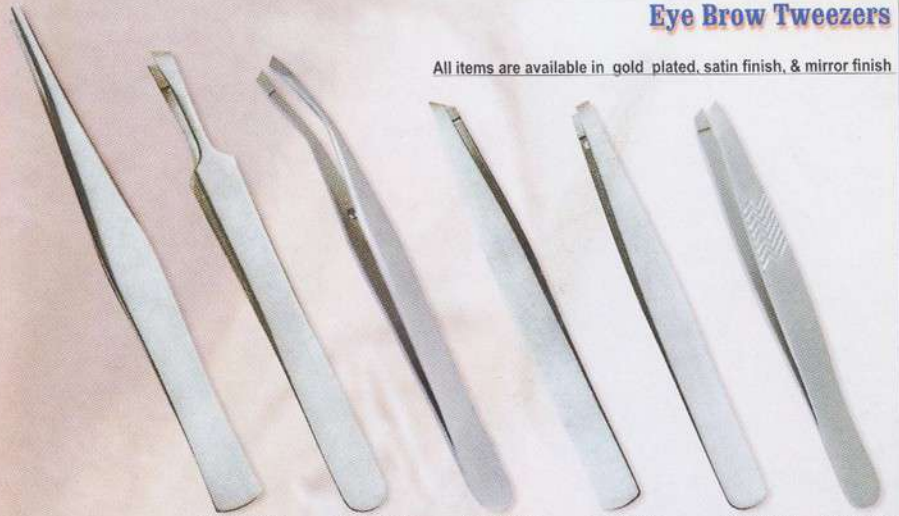

Eye Brow Tweezers

All items are available in gold plated, satin finish, & mirror finish.

Art # 2137
Eye brow tweezer, (Str & Slant)
Size: 12 cm

Art # 2138
Eye brow tweezer, w/pin
(Str & Slant) Size: 4.25" cm

Art # 2139
Eye brow tweezer,

Art # 2140
Eye brow tweezer, (Slant)

Art # 2141
Eye brow tweezer, (Srt)

Art # 2142
Eye brow tweezer,

Art # 2143
Eye brow forcep, (Str & Slant)
Size: 3.5"

Art # 2144
Eye brow splinter tweezer
with magnifier. Size: 3.75"

Art # 2145
Eye brow tweezer,

Art # 2146
Eye brow tweezer gold plated,
(Str & Slant) Size: 3.25"

Art # 2147
Eye brow tweezer gold plated,
(Str & Slant) Size: 3"

Art # 2148
Eye brow tweezer gold plated,
(Str & Slant) Size: 3.25"

Art # 2149
Automatic eye brow tweezer
with plastic handle. Size: 4"

Art # 2150
Automatic eye brow tweezer
Size: 4.25"

Art # 2151
Automatic eye brow tweezer,
Size: 3.5"

Art # 2137   Art # 2138   Art # 2139   Art # 2140   Art # 2141   Art # 2142