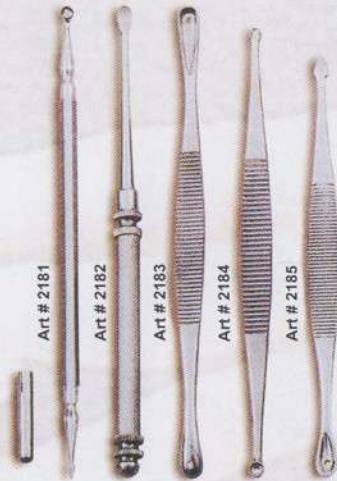

Art # 2181   Art # 2182   Art # 2183   Art # 2184   Art # 2185