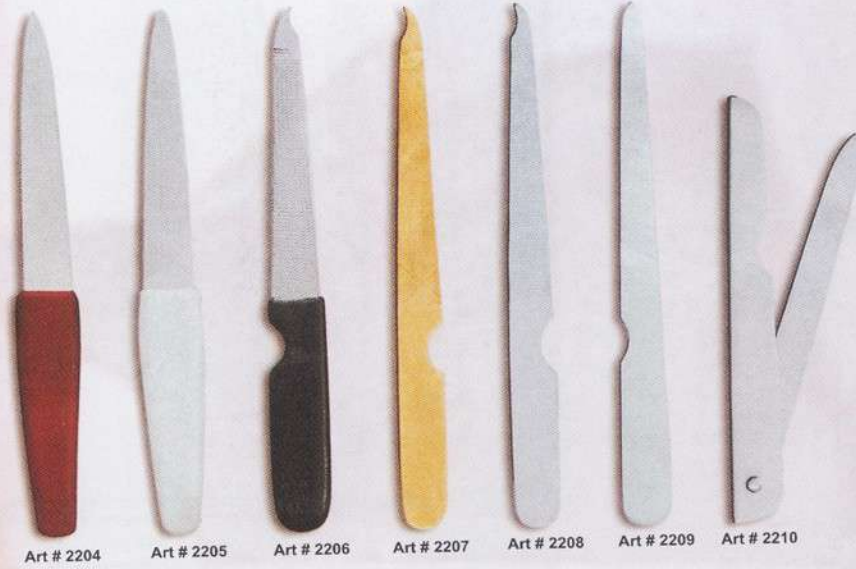

## Nail Care Products

**Art # 2204**  
Nail file double sided  
with plastic handle.  
Size: 4.5"

**Art # 2205**  
Nail file double sided  
with plastic handle.  
Size: 5"

**Art # 2206**  
Nail file double sided  
with plastic dipping handle.  
Size: 4.5"

**Art # 2207**  
Nail file double sided  
gold plated.

**Art # 2208**  
Nail file double sided  
Size: 5"

**Art # 2209**  
Nail file double sided  
Size: 6"

Art # 2204

Art # 2205

Art # 2206

Art # 2207

Art # 2208